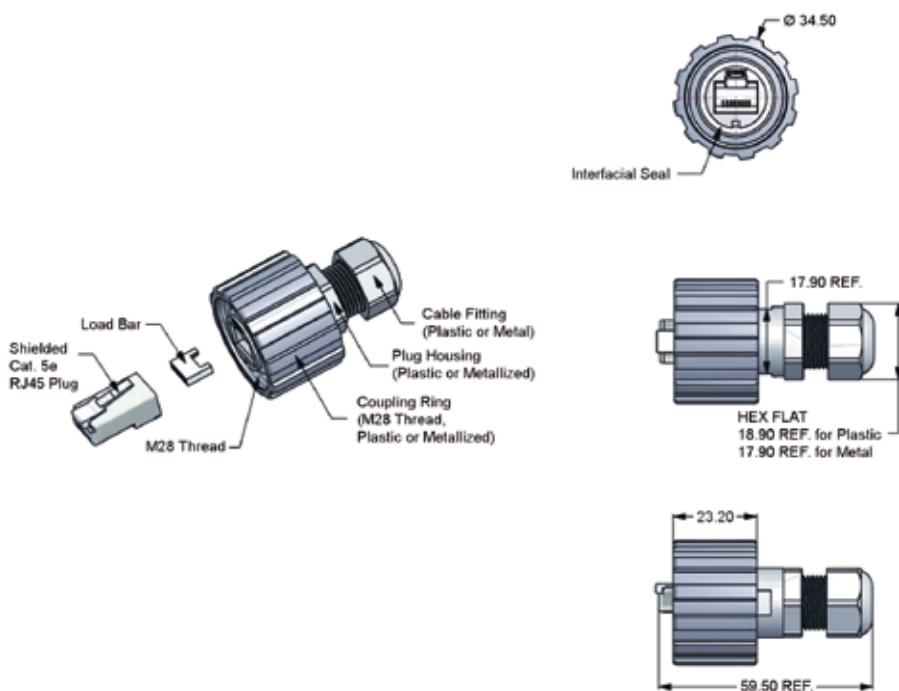

# RJ45 PLUG CONNECTOR SET

## M28 threaded termination – Plastic strain relief version

RoHS compliant

### DESCRIPTION

- Shielded RJ45 plug connector Cat.5e
- For use with solid or stranded, shielded or unshielded cable size AWG24
- Threaded connection for application inside of enclosure (IP20)
- Designs:
  - M28 Housing and socket connector black plastic
  - M28 Housing and socket connector metallized plastic

### PRODUCT DRAWING