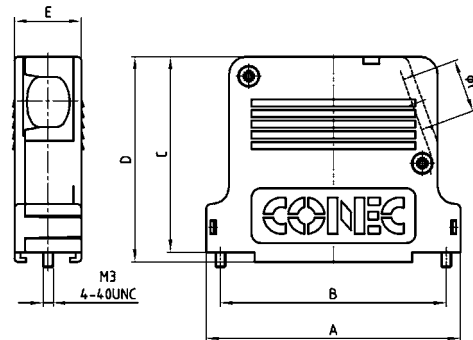

D-SUB PLASTIC HOOD

Side cable entry – 9-50 pos.

RoHS compliant – CSA listed, File No.: LR 115000-1 – UL listed, File No.: E202784

DESCRIPTION

- Suitable for Combination D-SUB Connectors
- Large internal space for crimp, high power and coaxial contacts
- Material:
 - Plastic hood black: Polyester, UL 94 V-0
 - Plastic hood metallized: ABS, UL 94 V-0
- Fastening:
 - 4-40 UNC or M3 short screw
- Bulk or single packaged units

PRODUCT DRAWING

9-25 pos.

37-50 pos.

No. of pos.	A	B	C	D	E	Ø F
09	32.90	25.00	39.50	41.90	16.40	8.60
15	41.20	33.30	45.50	47.90	16.40	9.40
25	54.90	47.00	52.50	54.90	16.40	13.00
37	71.40	63.50	55.00	57.90	18.80	15.00
50	69.00	61.10	55.00	57.90	19.60	14.90

ORDER DATA

D-SUB PLASTIC HOOD BLACK		
No. of pos.	Design	Part Number
09	Black housing / 4-40 UNC Short screw	165 X 13419 X
15	Black housing / 4-40 UNC Short screw	165 X 13429 X
25	Black housing / 4-40 UNC Short screw	165 X 13439 X
37	Black housing / 4-40 UNC Short screw	165 X 13449 X
50	Black housing / 4-40 UNC Short screw	165 X 13459 X
09	Black housing / M3 Short screw	165 X 14559 X
15	Black housing / M3 Short screw	165 X 14569 X
25	Black housing / M3 Short screw	165 X 14579 X
37	Black housing / M3 Short screw	165 X 14589 X
50	Black housing / M3 Short screw	165 X 14599 X

For single packaged add the letter „E“ at the end of the part number.

D-SUB PLASTIC HOOD METALLIZED		
No. of pos.	Design	Part Number
09	Metallized housing / 4-40 UNC Short screw	165 X 13519 X
15	Metallized housing / 4-40 UNC Short screw	165 X 13529 X
25	Metallized housing / 4-40 UNC Short screw	165 X 13539 X
37	Metallized housing / 4-40 UNC Short screw	165 X 13549 X
50	Metallized housing / 4-40 UNC Short screw	165 X 13559 X
09	Metallized housing / M3 Short screw	165 X 14659 X
15	Metallized housing / M3 Short screw	165 X 14669 X
25	Metallized housing / M3 Short screw	165 X 14679 X
37	Metallized housing / M3 Short screw	165 X 14689 X
50	Metallized housing / M3 Short screw	165 X 14699 X