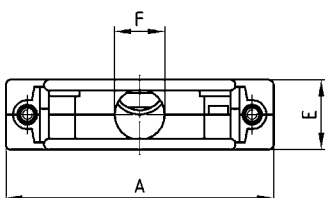

# D-SUB PLASTIC HOOD

Straight cable entry – 9-50 pos. – With jack screws

RoHS compliant – CSA listed, File No.: LR 115000-1 – UL listed, File No.: E202784

## DESCRIPTION

- Two-part plastic hood
- Integrated cable clamping
- Material:
  - Plastic hood grey/black: Polyamide + Glas filled, UL 94 V-0
  - Plastic hood metallized: ABS, UL 94 V-0
- Fastening:
  - 4-40 UNC jack screw
  - M3 jack screw
- Bulk or single packaged units

## PRODUCT DRAWING

No. of pos.	A	B	C	D	E	Ø F
09	34.00	25.00	25.00	27.75	14.50	8.50
15	42.30	33.30	37.00	39.75	14.50	10.00
25	56.00	47.00	37.00	39.75	14.50	10.50
37	72.50	63.50	37.00	39.75	14.50	10.50
50	67.00	61.10	49.10	51.40	19.80	14.00

## ORDER DATA

D-SUB PLASTIC HOOD – STRAIGHT CABLE ENTRY		
No. of pos.	Design	Part Number
09	Black housing / 4-40 UNC Jack screw	165 X 10139 X
15	Black housing / 4-40 UNC Jack screw	165 X 10149 X
25	Black housing / 4-40 UNC Jack screw	165 X 10159 X
37	Black housing / 4-40 UNC Jack screw	165 X 10169 X
50	Black housing / 4-40 UNC Jack screw	165 X 10179 X
09	Black housing / M3 Jack screw	165 X 10189 X
15	Black housing / M3 Jack screw	165 X 10199 X
25	Black housing / M3 Jack screw	165 X 10209 X
37	Black housing / M3 Jack screw	165 X 10219 X
50	Black housing / M3 Jack screw	165 X 10229 X
09	Grey housing / 4-40-UNC Jack screw	165 X 14109 X
15	Grey housing / 4-40-UNC Jack screw	165 X 14119 X
25	Grey housing / 4-40-UNC Jack screw	165 X 14129 X
37	Grey housing / 4-40-UNC Jack screw	165 X 14139 X
50	Grey housing / 4-40-UNC Jack screw	165 X 14149 X
09	Grey housing / M3 Jack screw	165 X 14159 X
15	Grey housing / M3 Jack screw	165 X 14169 X
25	Grey housing / M3 Jack screw	165 X 14179 X
37	Grey housing / M3 Jack screw	165 X 14189 X
50	Grey housing / M3 Jack screw	165 X 14199 X