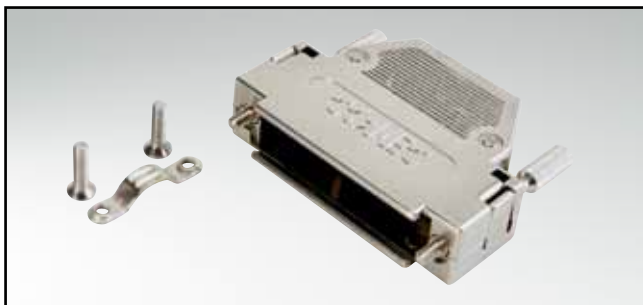

# D-SUB PLASTIC HOOD

Straight cable entry – 9-50 pos. – With jack screws

RoHS compliant – CSA listed, File No.: LR 115000-1 – UL listed, File No.: E202784

## DESCRIPTION

- Two-part plastic hood
- Integrated cable clamping
- Material:
  - Plastic hood grey/black: Polyamide + Glas filled, UL 94 V-0
  - Plastic hood metallized: ABS, UL 94 V-0
- Fastening:
  - 4-40 UNC jack screw
  - M3 jack screw
- Bulk or single packaged units

## ORDER DATA

D-SUB PLASTIC HOOD – STRAIGHT CABLE ENTRY		
No. of pos.	Design	Part Number
09	Black housing / 4-40 UNC Jack screw	165 X 10139 X
15	Black housing / 4-40 UNC Jack screw	165 X 10149 X
25	Black housing / 4-40 UNC Jack screw	165 X 10159 X
37	Black housing / 4-40 UNC Jack screw	165 X 10169 X
50	Black housing / 4-40 UNC Jack screw	165 X 10179 X
09	Black housing / M3 Jack screw	165 X 10189 X
15	Black housing / M3 Jack screw	165 X 10199 X
25	Black housing / M3 Jack screw	165 X 10209 X
37	Black housing / M3 Jack screw	165 X 10219 X
50	Black housing / M3 Jack screw	165 X 10229 X
09	Grey housing / 4-40-UNC Jack screw	165 X 14109 X
15	Grey housing / 4-40-UNC Jack screw	165 X 14119 X
25	Grey housing / 4-40-UNC Jack screw	165 X 14129 X
37	Grey housing / 4-40-UNC Jack screw	165 X 14139 X
50	Grey housing / 4-40-UNC Jack screw	165 X 14149 X
09	Grey housing / M3 Jack screw	165 X 14159 X
15	Grey housing / M3 Jack screw	165 X 14169 X
25	Grey housing / M3 Jack screw	165 X 14179 X
37	Grey housing / M3 Jack screw	165 X 14189 X
50	Grey housing / M3 Jack screw	165 X 14199 X