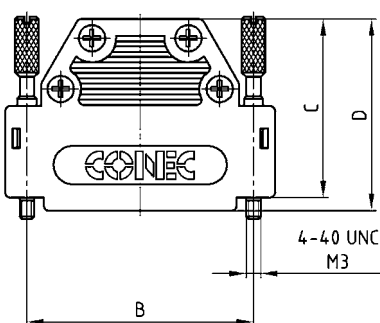

PRODUCT DRAWING

No. of pos.	A	B	C	D	E	Ø F
09	34.00	25.00	25.00	27.75	14.50	8.50
15	42.30	33.30	37.00	39.75	14.50	10.00
25	56.00	47.00	37.00	39.75	14.50	10.50
37	72.50	63.50	37.00	39.75	14.50	10.50
50	67.00	61.10	49.10	51.40	19.80	14.00